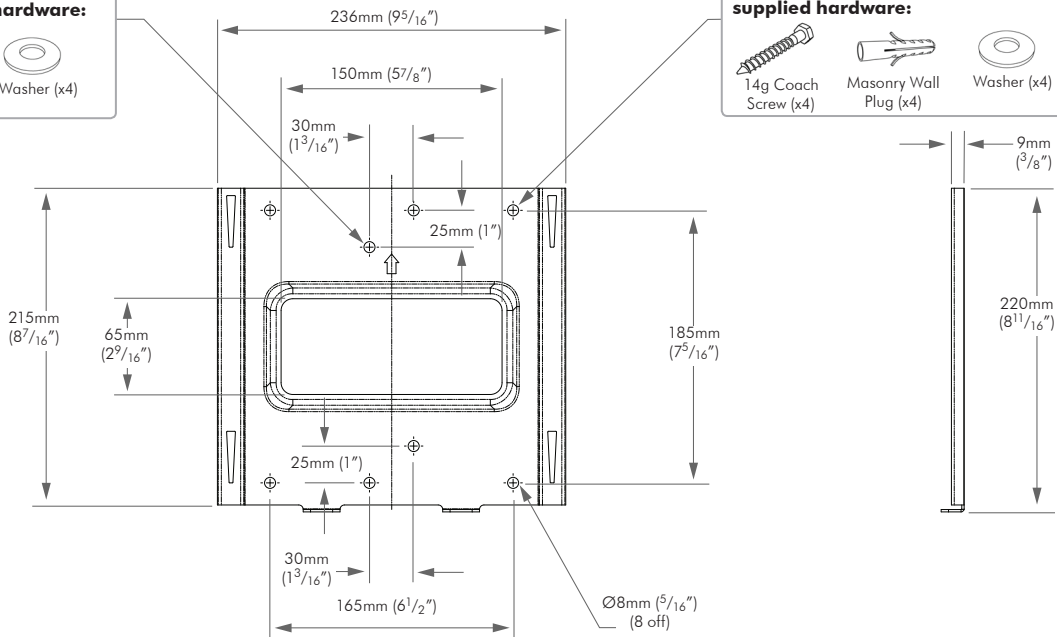

Suits VESA compliant: 100mmx100mm (4"x4"),
100mmx200mm (4"x8")
200mmx200mm (8"x8")

Warranty

5 years limited

Colour

Metal Grey

Security Feature

Two M4 Security Screws

Shipping Carton

Dimensions (WxHxD): 254mm x 238mm x 36mm (10" x 9³/₈" x 1⁷/₁₆")
Weight: 1.6kgs (3.5lbs)

B Overall Dimensions

Wall Plate

Stud Wall Mounting Holes suit supplied hardware:

Dry Wall or Masonry Mounting Holes suit supplied hardware:

Display Plate (with Wall Plate attached)

Suits Supplied Display Mounting Hardware: