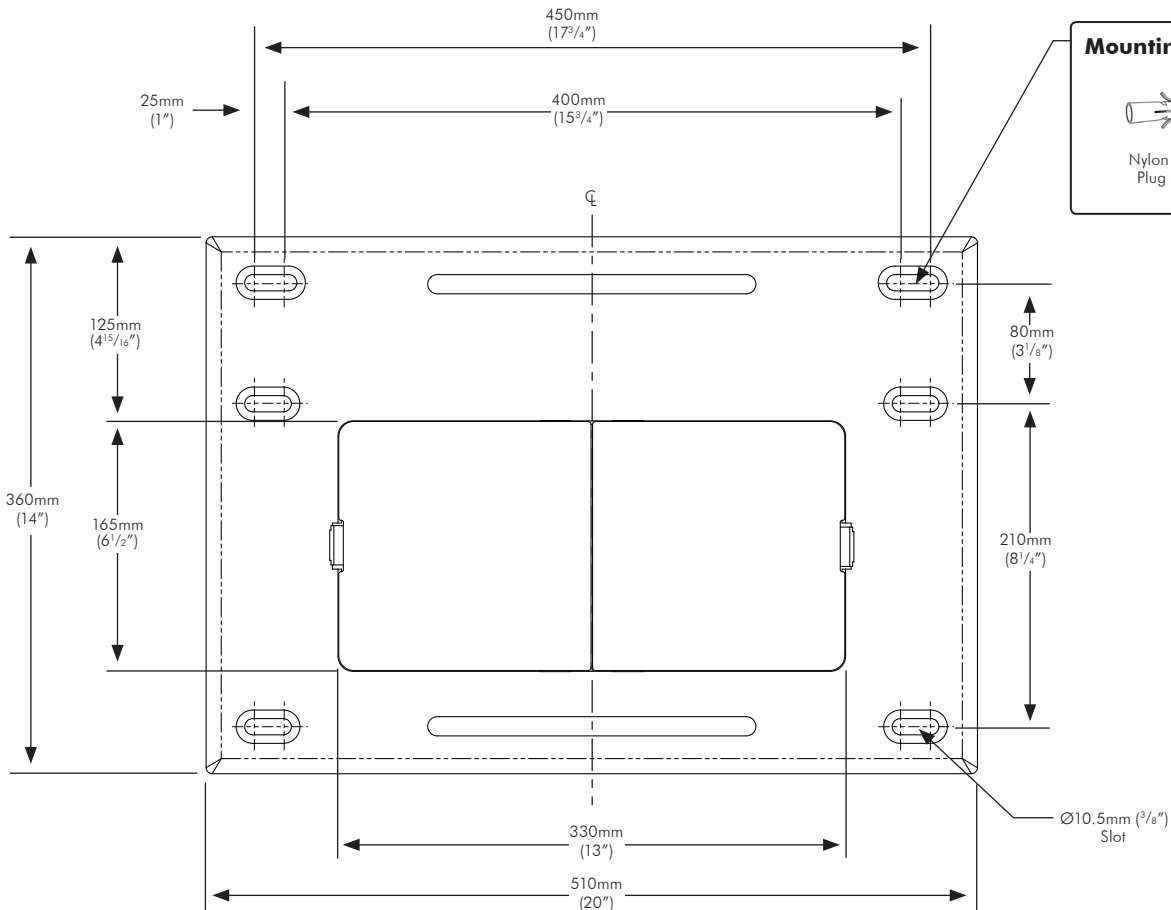

Wall Plate

Mounting hardware included: