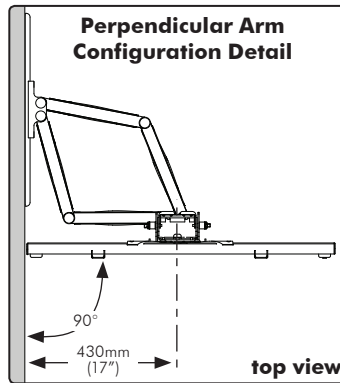

# Technical Specifications TELEHOOK™

37" - 63" ARTICULATED WALL MOUNT

## A General Features

- ① Tilt  $\pm 15^\circ$
- ② Pan  $\pm 180^\circ$
- ③ Horizontal Adjustment  $\pm 5^\circ$
- ④ Rotates  $180^\circ$
- ⑤ Maximum  $90^\circ$
- ⑥ Lateral Arm Adjustment of 80mm ( $3\frac{1}{8}"$ )

### Display Mounting Options:

Suits displays with mounting hole patterns from 200mm to 760mm wide (8"-30") by 200mm to 610mm high (8"-24")

### Gross weight and size:

Weight: 17kg (37.5lbs)

Size: 180mm(H) x 880mm(W) x 550mm(D)  
( $7\frac{1}{16}"$  x  $34\frac{5}{8}"$  x  $22"$ )