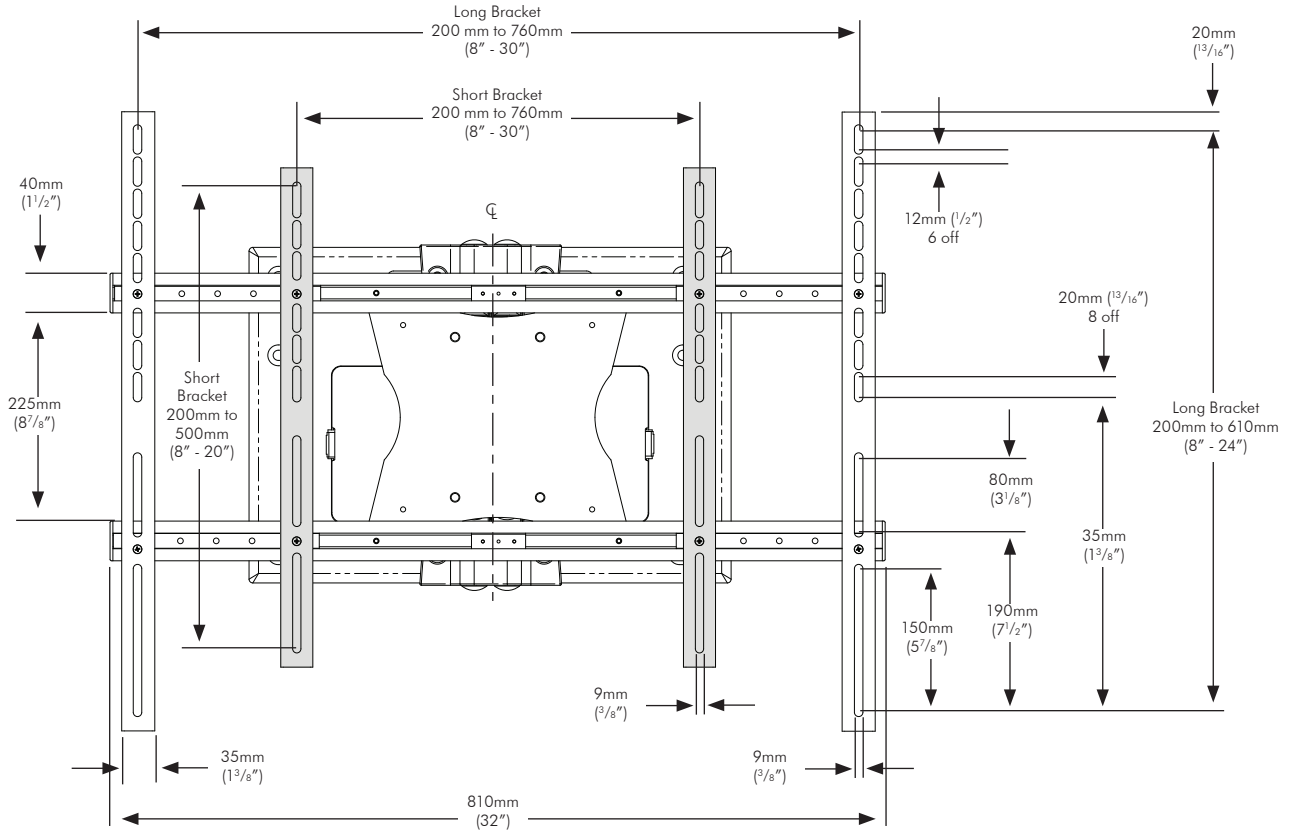

Overall Dimensions

Mounting Configuration