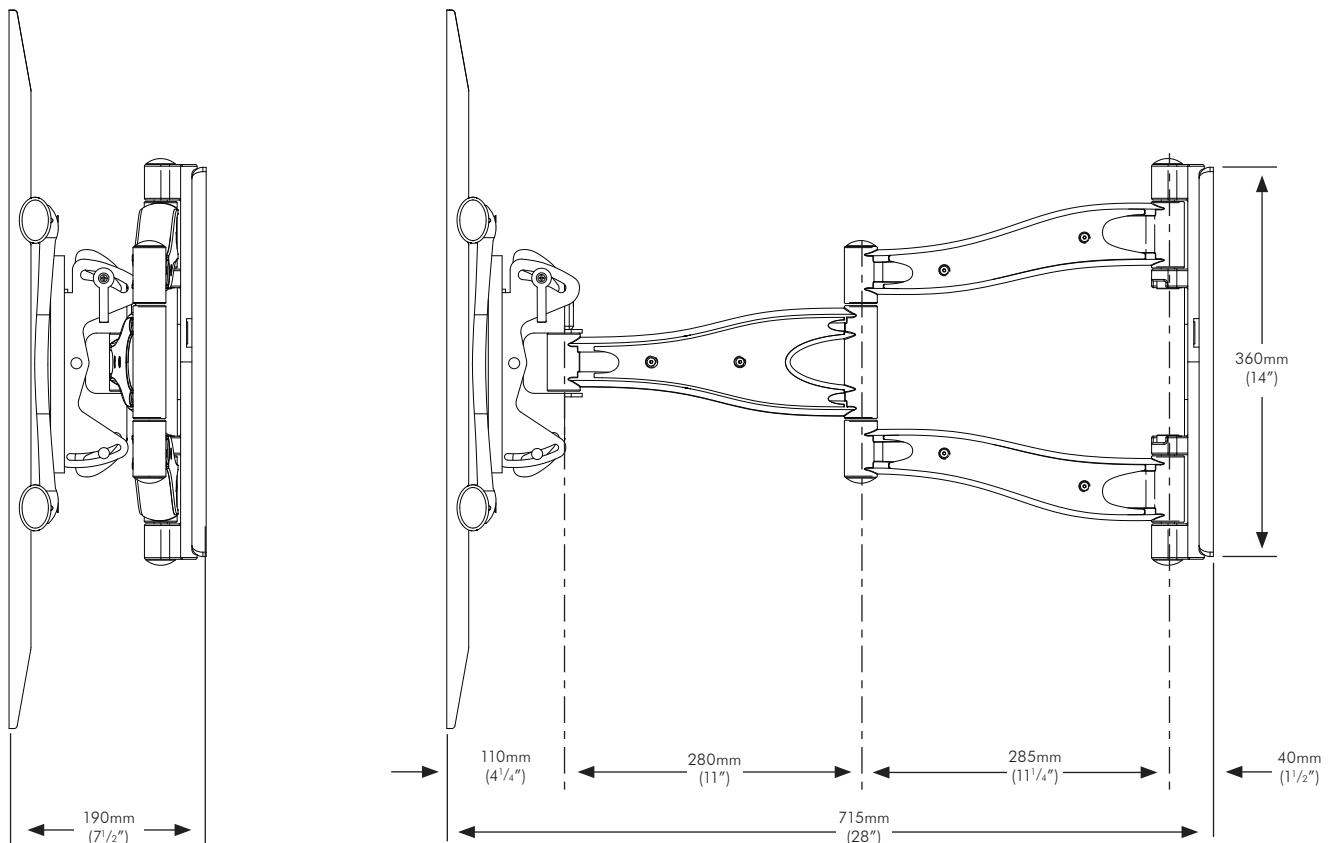

### Gross weight and size:

Weight: 17kg (37.5lbs)

Size: 180mm(H) x 880mm(W) x 550mm(D)  
( $7\frac{1}{16}"$  x  $34\frac{5}{8}"$  x  $22"$ )

### Display Mounting Screws:

M4 x 35mm ( $1\frac{3}{8}"$ ), M4 x 45mm ( $1\frac{3}{4}"$ ) (4 each)  
 M5 x 35mm ( $1\frac{3}{8}"$ ), M5 x 45mm ( $1\frac{3}{4}"$ ) (4 each)  
 M6 x 35mm ( $1\frac{3}{8}"$ ), M6 x 45mm ( $1\frac{3}{4}"$ ) (4 each)  
 M8 x 35mm ( $1\frac{3}{8}"$ ), M8 x 45mm ( $1\frac{3}{4}"$ ) (4 each)  
 Cross recessed Screws

## B Overall Dimensions

# Overall Dimensions