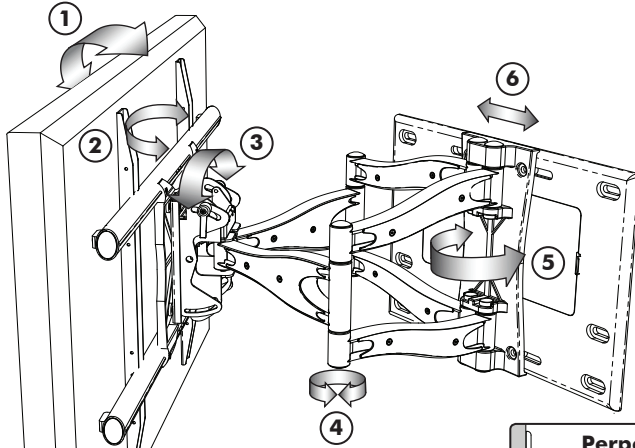

# Technical Specifications TELEHOOK™

37" - 63" ARTICULATED WALL MOUNT

## A General Features

- ① Tilt  $\pm 15^\circ$
- ② Pan  $\pm 180^\circ$
- ③ Horizontal Adjustment  $\pm 5^\circ$
- ④ Rotates  $180^\circ$
- ⑤ Maximum  $90^\circ$
- ⑥ Lateral Arm Adjustment of 80mm ( $3\frac{1}{8}"$ )