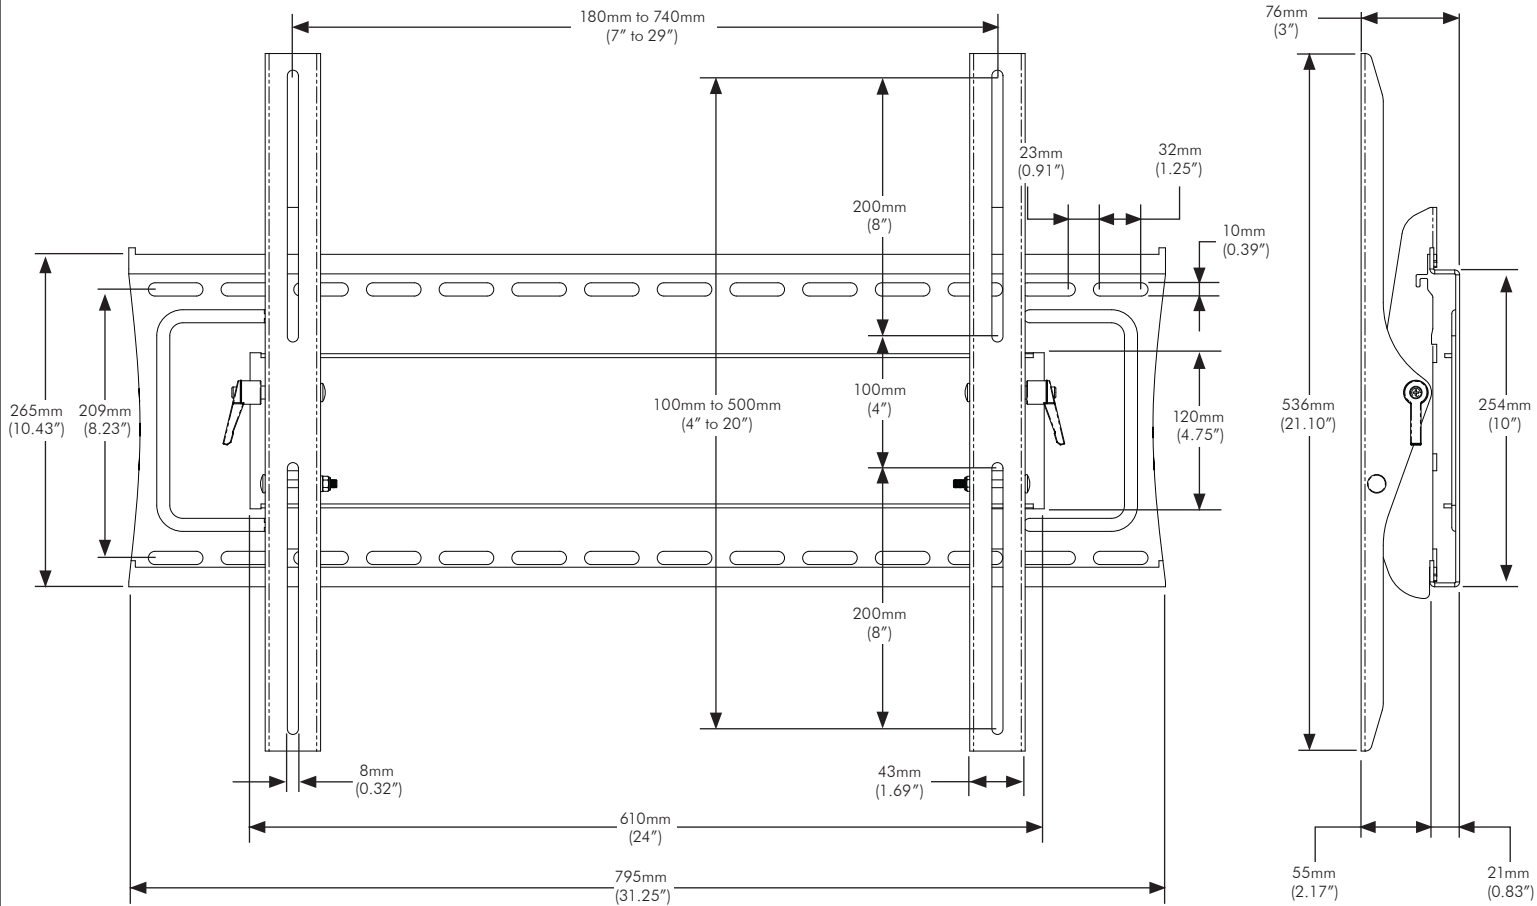

NOTE

- The Telehook TH-32-60-UTM supports LCD and Plasma Flat Panel Displays from 32" (81cm) to 63" (160cm)
- Maximum load = 91kg (200lbs)
- This product suits displays with mounting hole patterns from 180mm to 740mm wide (7"-29") by 100mm to 500mm high (4"-20").
- Mounting hardware included

Colour: Black

Warranty: 10 years limited

Mounting screws and hardware

Mounting screws included:

- M8x15mm / M8x35mm / M8x45mm (x4 each)
- M6x15mm / M6x35mm / M6x45mm (x4 each)
- M5x15mm / M5x35mm / M5x45mm (x4 each)
- M4x15mm / M4x35mm / M4x45mm (x4 each)

Mounting hardware included:

- Coach Screw (x4)
- Washer (x4)
- Spacer Bush (x4)
- Masonry Wall Plug (x4)
- Multi Washer (x4)
- Recessed Hole Bush (x4)

A General Features

B Range of Movement