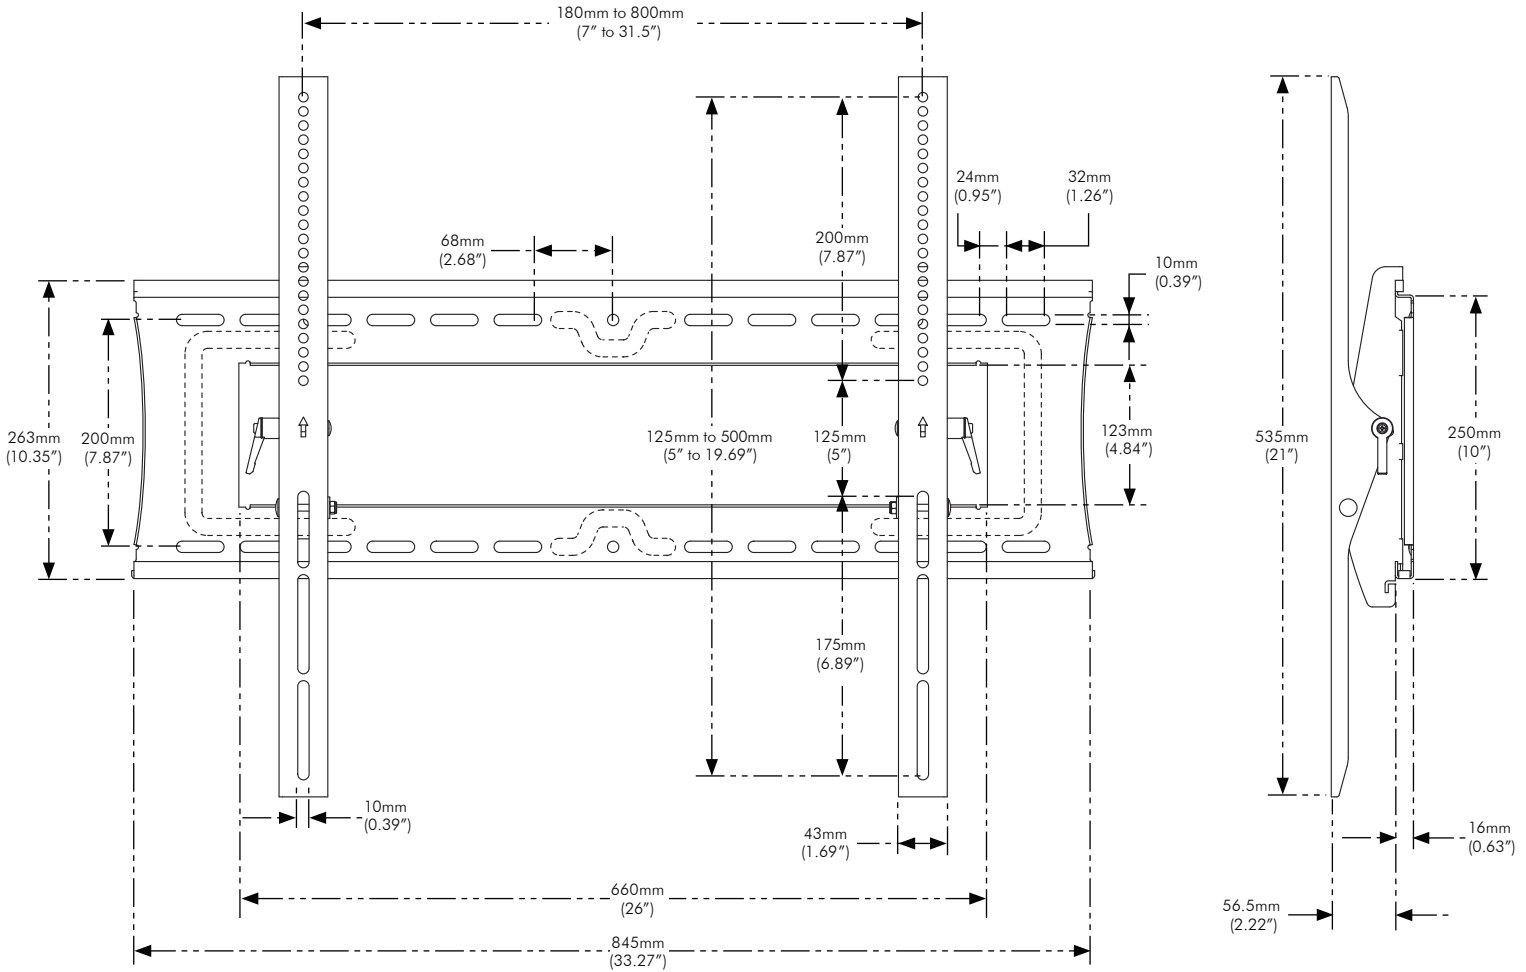

TH-3070-UT

NOTE

- Maximum load = 91kg (200lbs)
- Suits displays with mounting hole patterns from 180mm to 800mm wide (7"-31.5") by 125mm to 500mm high (5"-19.69").
- Mounting hardware included
- **Warranty:** 10 years limited

Mounting screws and hardware

Mounting screws included:

- M8x15mm / M8x35mm / M8x45mm (x4 each)
- M6x15mm / M6x35mm / M6x45mm (x4 each)
- M5x15mm / M5x35mm / M5x45mm (x4 each)
- M4x15mm / M4x35mm / M4x45mm (x4 each)

Mounting hardware included:

- Coach Screw (x4)
- Washer (x4)
- Spacer Bush (x4)
- Masonry Wall Plug (x4)
- Multi Washer (x4)
- Recessed Hole Bush (x4)
- Dry Wall Anchor (x6)

A General Features

B Range of Movement

ADJUSTABLE TILT OF
-5° TO 15°

525mm (23") OF HORIZONTAL ADJUSTMENT
from 180mm (7") to 800mm (31.5")