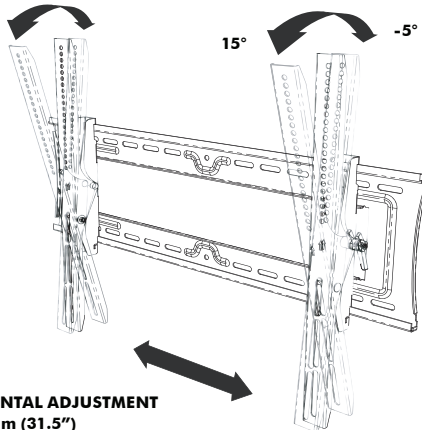

TH-3070-UT

NOTE

- Maximum load = 91kg (200lbs)
- Suits displays with mounting hole patterns from 180mm to 800mm wide (7"-31.5") by 125mm to 500mm high (5"-19.69").
- Mounting hardware included
- **Warranty:** 10 years limited

Mounting screws and hardware

Mounting screws included:

- M8x15mm / M8x35mm / M8x45mm (x4 each)
- M6x15mm / M6x35mm / M6x45mm (x4 each)
- M5x15mm / M5x35mm / M5x45mm (x4 each)
- M4x15mm / M4x35mm / M4x45mm (x4 each)

Mounting hardware included:

- Coach Screw (x4)
- Washer (x4)
- Spacer Bush (x4)
- Masonry Wall Plug (x4)
- Multi Washer (x4)
- Recessed Hole Bush (x4)
- Dry Wall Anchor (x6)

A General Features

B Range of Movement

ADJUSTABLE TILT OF
-5° TO 15°

525mm (23") OF HORIZONTAL ADJUSTMENT
from 180mm (7") to 800mm (31.5")