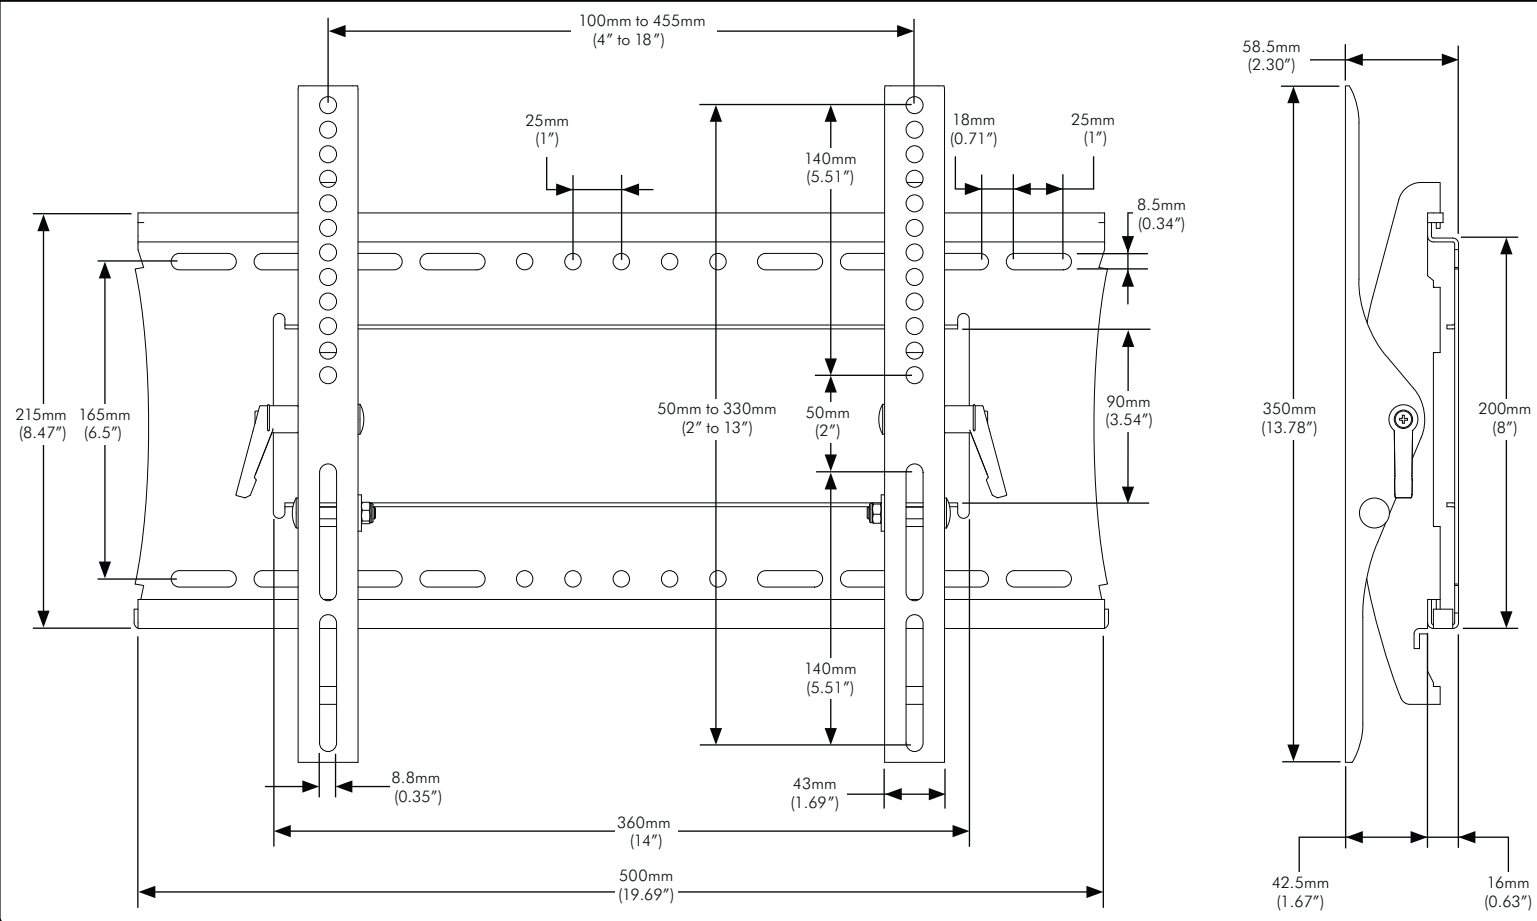

NOTE

- Maximum load = 70kgs (154lbs)
- Suits displays with mounting hole patterns from 100mm to 455mm wide (4"-18") by 100mm to 330mm high (4"-13")
- Mounting hardware included
- **Warranty:** 10 years limited

Mounting screws and hardware

Mounting screws included:

- M8x15mm / M8x35mm / M8x45mm (x4 each)
- M6x15mm / M6x35mm / M6x45mm (x4 each)
- M5x15mm / M5x35mm / M5x45mm (x4 each)
- M4x15mm / M4x35mm / M4x45mm (x4 each)

Mounting hardware included:

- Coach Screw (x4)
- Washer (x4)
- Small Spacer Bush (x4)
- Masonry Wall Plug (x4)
- Multi Washer (x4)
- Large Spacer Bush (x4)
- Dry Wall Anchor (x6)

A General Features

B Range of Movement