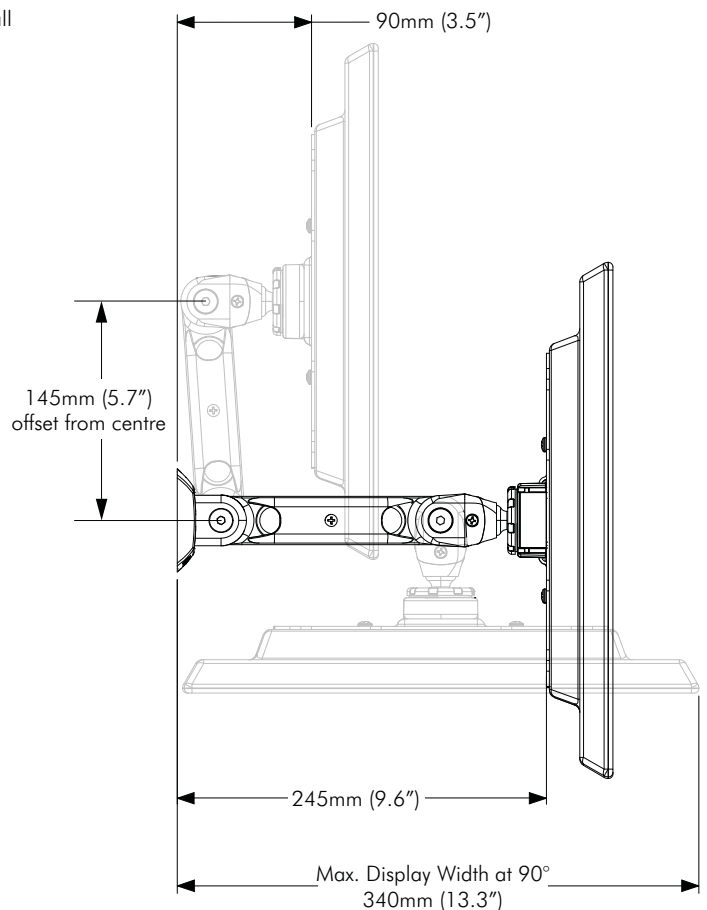

## General Features

**Maximum Load:**  
25kg (55lbs)

**Mounting Compatibility:**  
Supports VESA mounting hole configurations:  
75mm x 75mm  
100mm x 100mm  
200mm x 100mm  
200mm x 200mm

**Colour:**  
Silver/Black

### Range of display adjustment

## Dimension

### Distance from Wall: