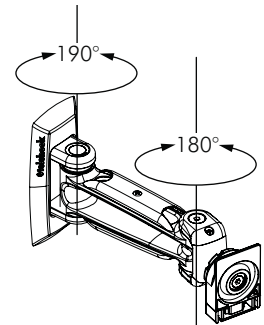

## General Features

**Maximum Load:**  
25kg (55lbs)

**Mounting Compatibility:**  
Supports VESA mounting hole configurations:  
75mm x 75mm  
100mm x 100mm  
200mm x 100mm  
200mm x 200mm

**Colour:**  
Silver/Black

## Dimension