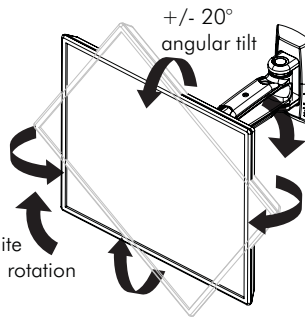

General Features

Maximum Load:
25kg (55lbs)

Mounting Compatibility:
Supports VESA mounting hole configurations:
75mm x 75mm
100mm x 100mm
200mm x 100mm
200mm x 200mm

Colour:
Silver/Black

Warranty:
10 years limited

Range of display adjustment