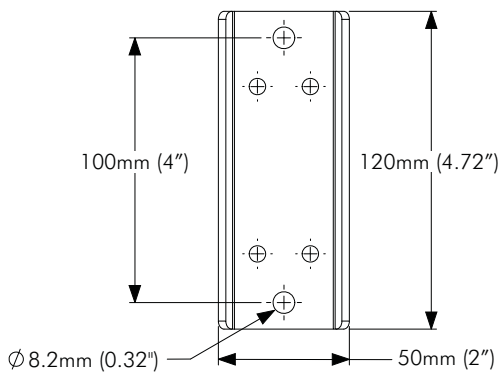

Dimension

Mounting Plate:

- Wall Bracket is to be installed vertically.
- Wall Bracket can be mounted to either: Timber Stud Wall, or Masonry Wall