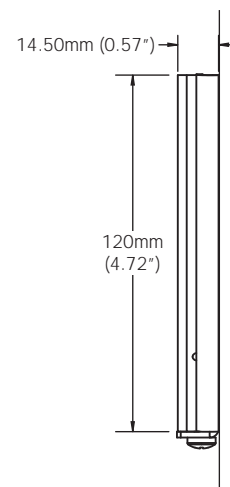

## General Features

**Display Weight Compatibility:**  
30kg (66lbs)

**Colour:**  
Black

**Display Mounting Compatibility:**  
VESA Mounting Holes Configuration:  
75mm x 75mm  
100mm x 100mm

**Security Feature:**  
Two M5 Security Screws

## Wall Mounting Options

Mounting hole pattern for:  
**Dry Wall**

Mounting hole pattern for:  
**Masonry Wall and Timber Stud**

## Dimensions

**Display Plate**

**Distance from Wall  
(Side View)**