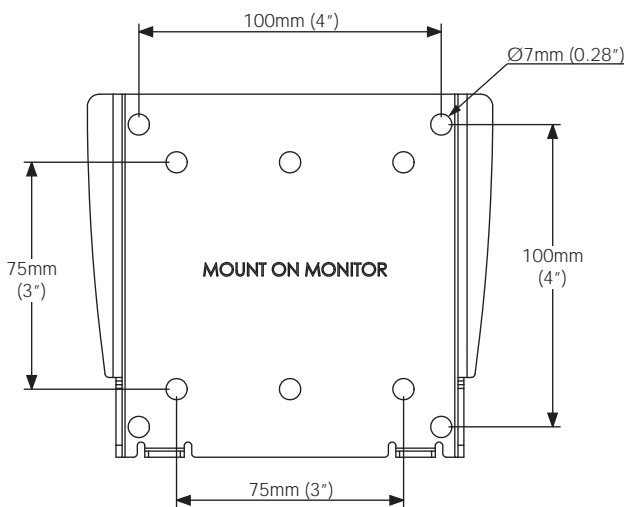

## General Features

**Display Weight Compatibility:**  
30kg (66lbs)

**Colour:**  
Black

**Display Mounting Compatibility:**  
VESA Mounting Holes Configuration:  
75mm x 75mm  
100mm x 100mm

**Security Feature:**  
Two M5 Security Screws

## Wall Mounting Options

Mounting hole pattern for:  
**Dry Wall**

Mounting hole pattern for:  
**Masonry Wall and Timber Stud**

## Dimensions

**Display Plate**

**Distance from Wall  
(Side View)**