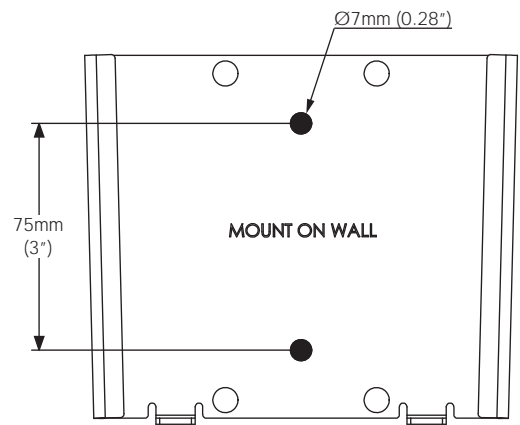

## General Features

**Display Weight Compatibility:**  
30kg (66lbs)

**Colour:**  
Black

**Display Mounting Compatibility:**  
VESA Mounting Holes Configuration:  
75mm x 75mm  
100mm x 100mm

**Security Feature:**  
Two M5 Security Screws

## Wall Mounting Options

Mounting hole pattern for:  
**Dry Wall**

Mounting hole pattern for:  
**Masonry Wall and Timber Stud**

## Dimensions

**Display Plate**

**Distance from Wall  
(Side View)**