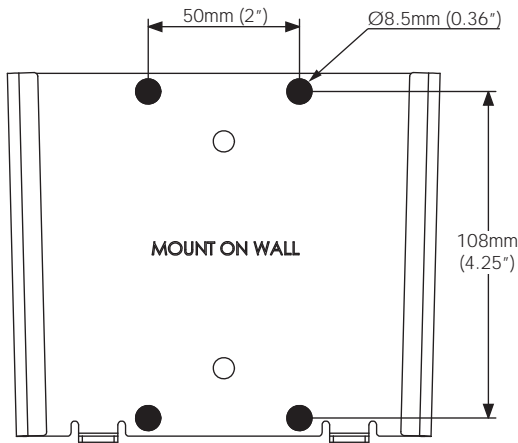

## General Features

**Display Weight Compatibility:**  
30kg (66lbs)

**Colour:**  
Black

**Display Mounting Compatibility:**  
VESA Mounting Holes Configuration:  
75mm x 75mm  
100mm x 100mm

**Security Feature:**  
Two M5 Security Screws

## Wall Mounting Options

Mounting hole pattern for:  
**Dry Wall**

Mounting hole pattern for:  
**Masonry Wall and Timber Stud**

## Dimensions

**Display Plate**

**Distance from Wall  
(Side View)**