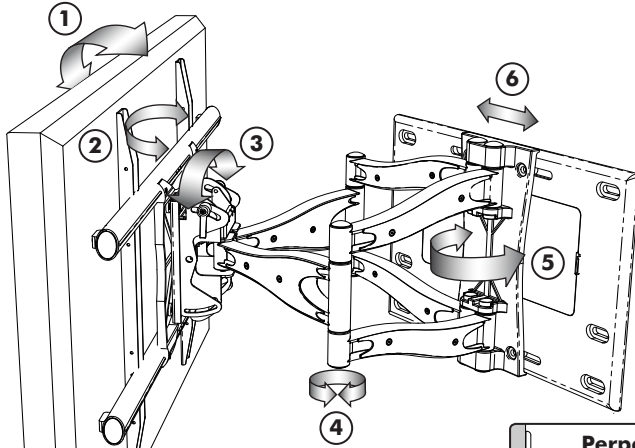

# Technical Specifications TELEHOOK™

37"- 63" ARTICULATED WALL MOUNT

## A General Features

- ① Tilt  $\pm 15^\circ$
- ② Pan  $\pm 180^\circ$
- ③ Horizontal Adjustment  $\pm 5^\circ$
- ④ Rotates  $180^\circ$
- ⑤ Maximum  $90^\circ$
- ⑥ Lateral Arm Adjustment of 80mm ( $3\frac{1}{8}"$ )