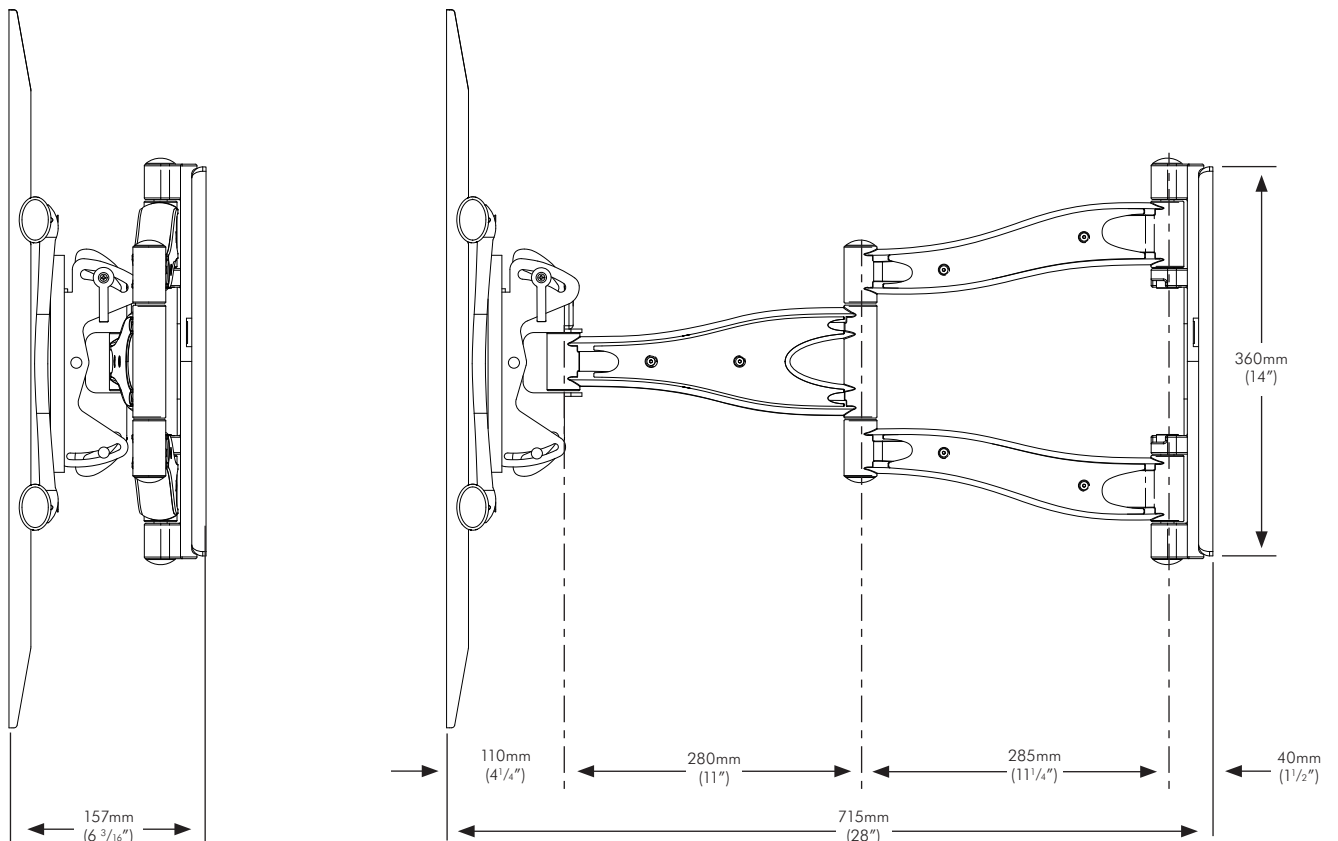

B Overall Dimensions

Folded Position