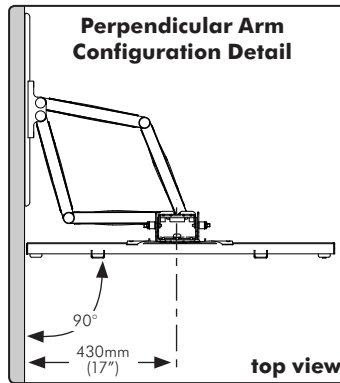

# Technical Specifications TELEHOOK™

37"- 63" ARTICULATED WALL MOUNT

## A General Features

- ① Tilt  $\pm 15^\circ$
- ② Pan  $\pm 180^\circ$
- ③ Horizontal Adjustment  $\pm 5^\circ$
- ④ Rotates  $180^\circ$
- ⑤ Maximum  $90^\circ$
- ⑥ Lateral Arm Adjustment of 80mm ( $3\frac{1}{8}"$ )

### Display Mounting Options:

Suits displays with mounting hole patterns from 200mm to 760mm wide (8"-30") by 200mm to 610mm high (8"-24")

### Gross weight and size:

Weight: 17kg (37.5lbs)

Size: 180mm(H) x 880mm(W) x 550mm(D)  
(7<sup>1</sup>/<sub>16</sub>" x 34<sup>5</sup>/<sub>8</sub>" x 22")