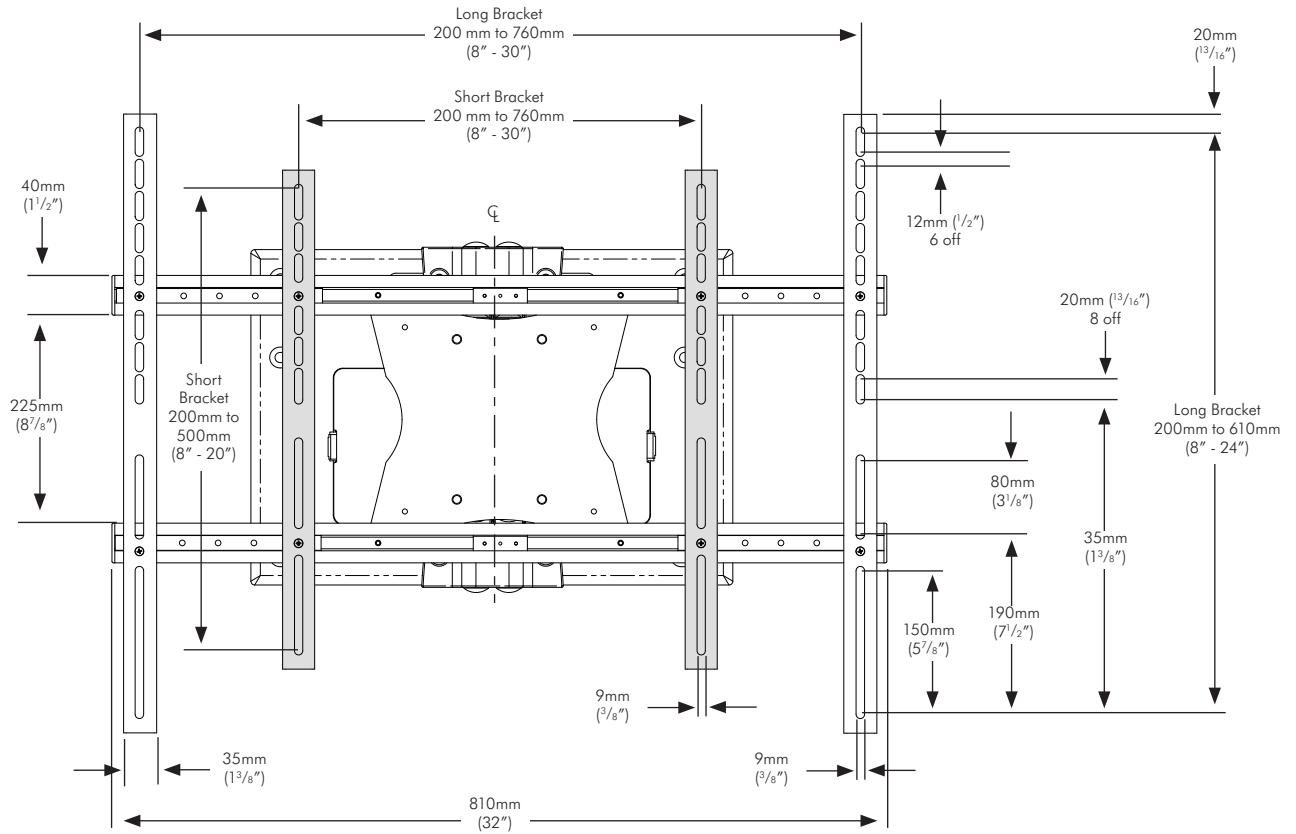

Overall Dimensions

Mounting Configuration