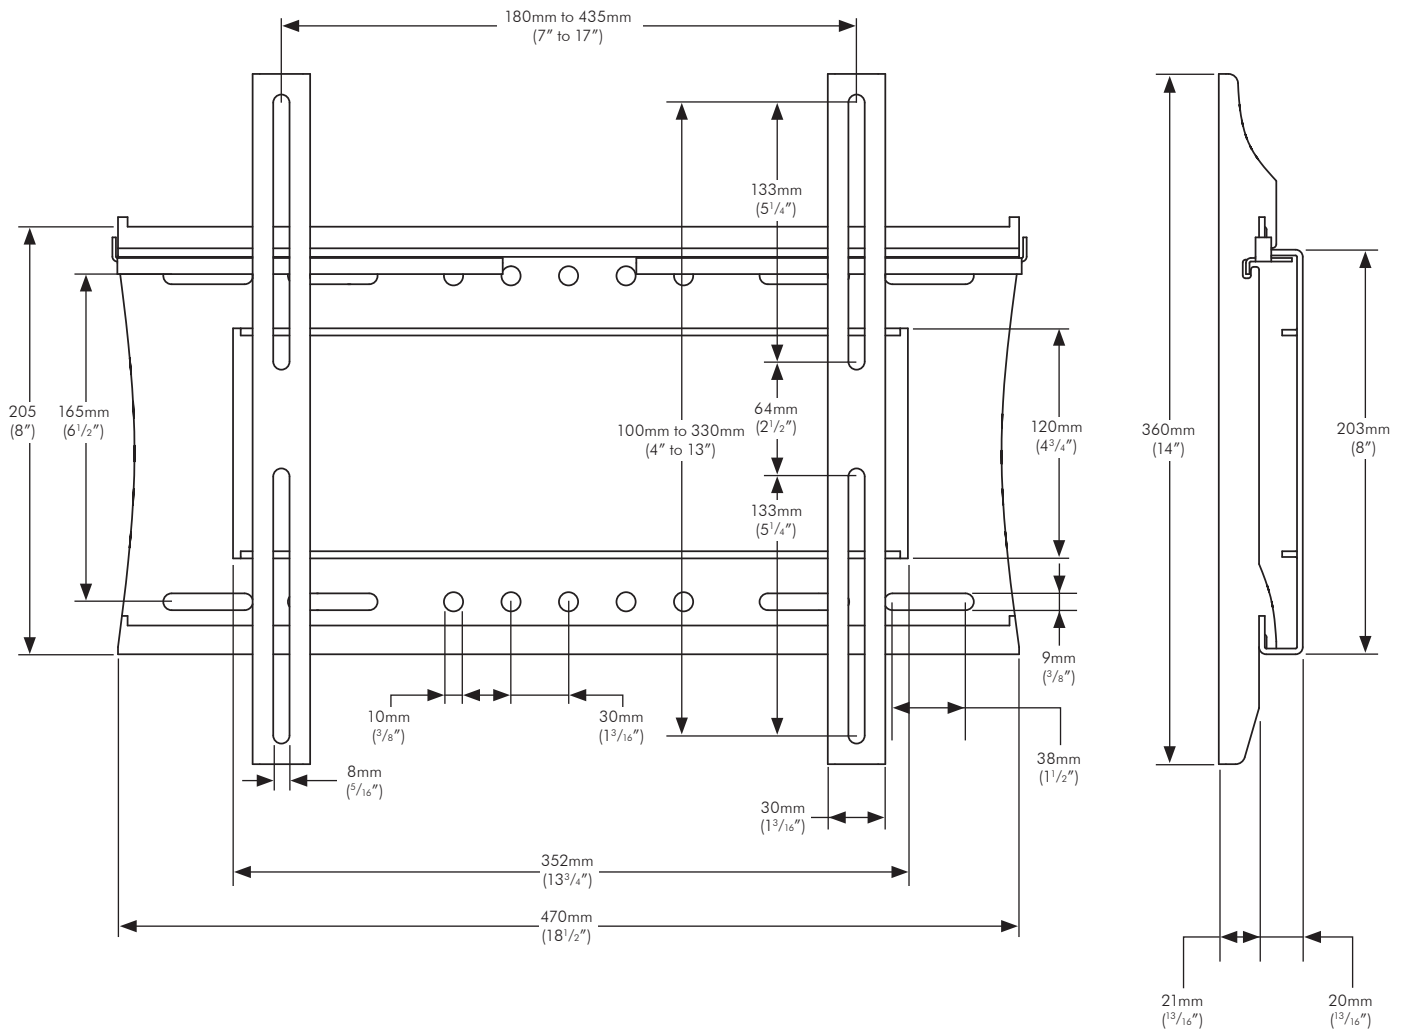

Technical Specifications

TELEHOOKTM

23"- 37" UNIVERSAL FIXED WALL MOUNT

NOTE

- The Telehook 23-37 Universal Fixed Wall Mount supports LCD and Plasma Flat Panel Displays from 23" (58cm) to 37" (94cm)
- Maximum load = 36kg (80lbs)
- This product suits displays with mounting hole patterns from 180mm wide (7"-17") by 100mm to 330mm high (4"-13").
- Mounting hardware included

Mounting screws and hardware

Mounting screws included:

- M8x15mm / M8x35mm / M8x45mm (x4 each)
- M6x15mm / M6x35mm / M6x45mm (x4 each)
- M5x15mm / M5x35mm / M5x45mm (x4 each)
- M4x15mm / M4x35mm / M4x45mm (x4 each)

Mounting hardware included:

- Coach Screw (x4)
- Washer (x4)
- Spacer Bush (x4)
- Masonry Wall Plug (x4)
- Multi Washer (x4)
- Recessed Hole Bush (x4)
- Dry Wall Anchor (x4)

General Features

the visual display mounting company