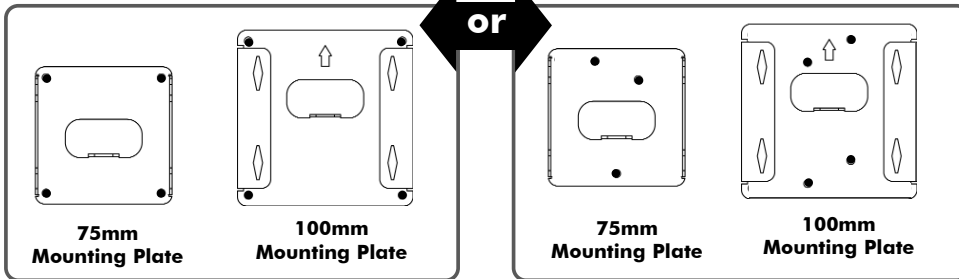

Mounting Options (Bolt Patterns)

Mounting hole pattern for:
Drywall, Brick, and Masonry Walls

Mounting hole pattern for:
Timber Stud - ONLY