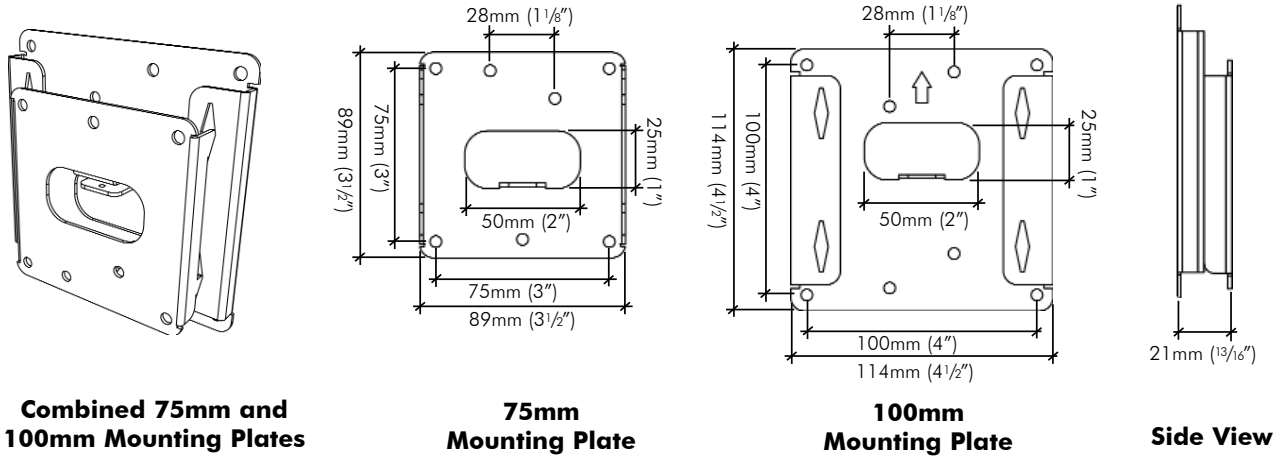

TELEHOOK®

Technical Specifications

12-24 Wall Mount

Technical Specifications

! IMPORTANT: Please read these instructions before commencing installation as faulty installation could be dangerous

! Telehook 12-24 supports 12" (30cm) to 24" (61cm) display weighing up to 11kg (24.4lbs)

! It is dangerous to overload the product