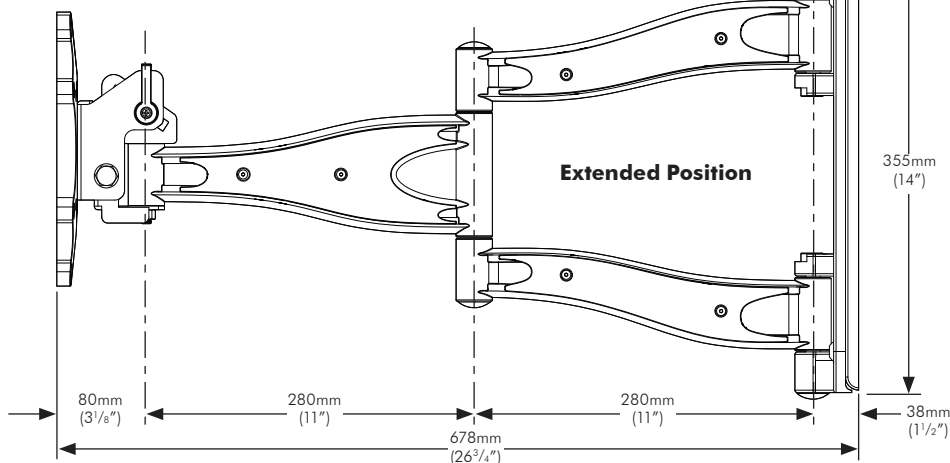

Display Compatibility:

Suits displays from 26" (66cm) to 37" (94cm)

Display Weight Compatibility:

Max. 30kg (66lbs)

Display Mounting Options:

Suits 100mm x 100mm (4" x 4"), 100mm x 200mm (4" x 8") and 200mm x 200mm (8" x 8") VESA mounting hole patterns

Gross weight and size:

Weight: 7.8kg (17.2lbs)
Size: 450mm(H) x 400mm(W) x 140mm(D)
(17³/₄" x 15³/₄" x 5¹/₂")

B Overall Dimensions

Mounting Plate

Folded Position

Extended Position

Mounting hardware included:

Masonry Wall Plug (x3)

Coach Screws (x3)

Wall Plate