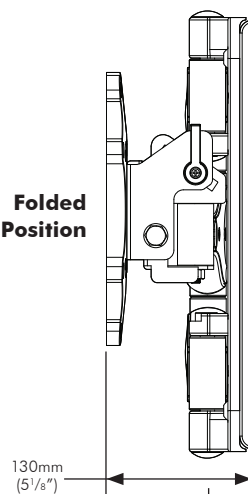

Technical Specifications TELEHOOK™

26"- 37" ARTICULATED WALL MOUNT

A General Features

- 1 Tilt $\pm 15^\circ$
- 2 Pan $\pm 180^\circ$
- 3 Horizontal Adjustment $\pm 10^\circ$
- 4 Rotates 360°
- 5 Rotates 180°

Display Compatibility:

Suits displays from 26" (66cm) to 37" (94cm)

Display Weight Compatibility:

Max. 30kg (66lbs)

Display Mounting Options:

Suits 100mm x 100mm (4" x 4"), 100mm x 200mm (4" x 8") and 200mm x 200mm (8" x 8") VESA mounting hole patterns

Gross weight and size:

Weight: 7.8kg (17.2lbs)
Size: 450mm(H) x 400mm(W) x 140mm(D)
(17³/₄" x 15³/₄" x 5¹/₂")

B Overall Dimensions

Mounting Plate

Folded Position

Extended Position

Mounting hardware included:

Masonry Wall Plug (x3)

Coach Screws (x3)

Wall Plate