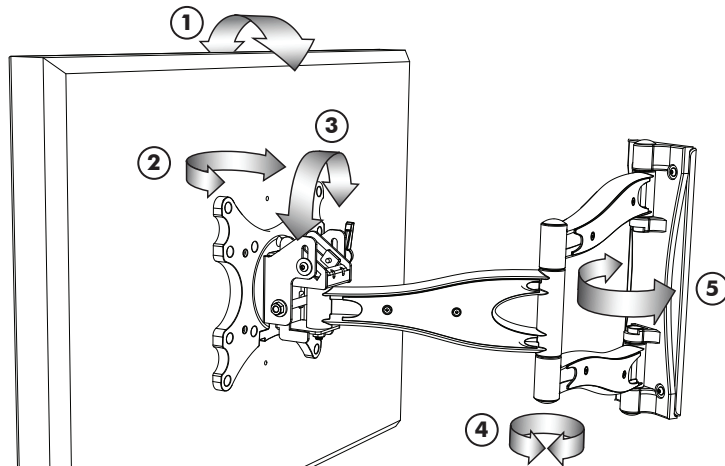

Technical Specifications TELEHOOK™

26"- 37" ARTICULATED WALL MOUNT

A General Features

- 1 Tilt $\pm 15^\circ$
- 2 Pan $\pm 180^\circ$
- 3 Horizontal Adjustment $\pm 10^\circ$
- 4 Rotates 360°
- 5 Rotates 180°

Display Compatibility:

Suits displays from 26" (66cm) to 37" (94cm)

Display Weight Compatibility:

Max. 30kg (66lbs)

Display Mounting Options:

Suits 100mm x 100mm (4" x 4"), 100mm x 200mm (4" x 8") and 200mm x 200mm (8" x 8") VESA mounting hole patterns

Gross weight and size:

Weight: 7.8kg (17.2lbs)
Size: 450mm(H) x 400mm(W) x 140mm(D)
(17³/₄" x 15³/₄" x 5¹/₂")

B Overall Dimensions

Mounting Plate

Folded Position

Extended Position

Mounting hardware included: