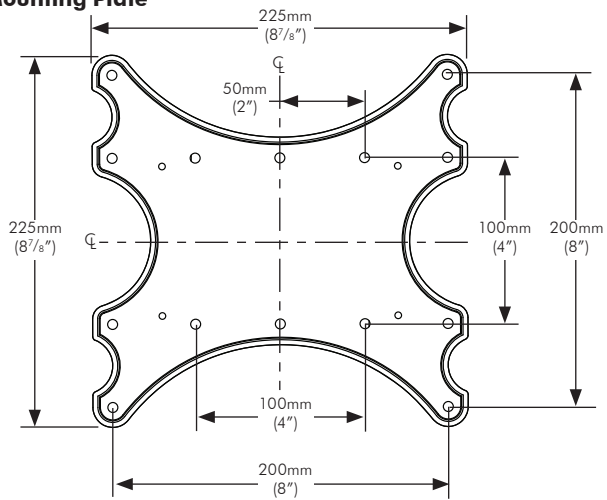

Technical Specifications TELEHOOK™

26"- 37" ARTICULATED WALL MOUNT

A General Features

- 1 Tilt $\pm 15^\circ$
- 2 Pan $\pm 180^\circ$
- 3 Horizontal Adjustment $\pm 10^\circ$
- 4 Rotates 360°
- 5 Rotates 180°

Display Compatibility:

Suits displays from 26" (66cm) to 37" (94cm)

Display Weight Compatibility:

Max. 30kg (66lbs)

Display Mounting Options:

Suits 100mm x 100mm (4" x 4"), 100mm x 200mm (4" x 8") and 200mm x 200mm (8" x 8") VESA mounting hole patterns

Gross weight and size:

Weight: 7.8kg (17.2lbs)
Size: 450mm(H) x 400mm(W) x 140mm(D)
(17³/₄" x 15³/₄" x 5¹/₂")

B Overall Dimensions

Mounting Plate

Folded Position

Extended Position

Mounting hardware included: