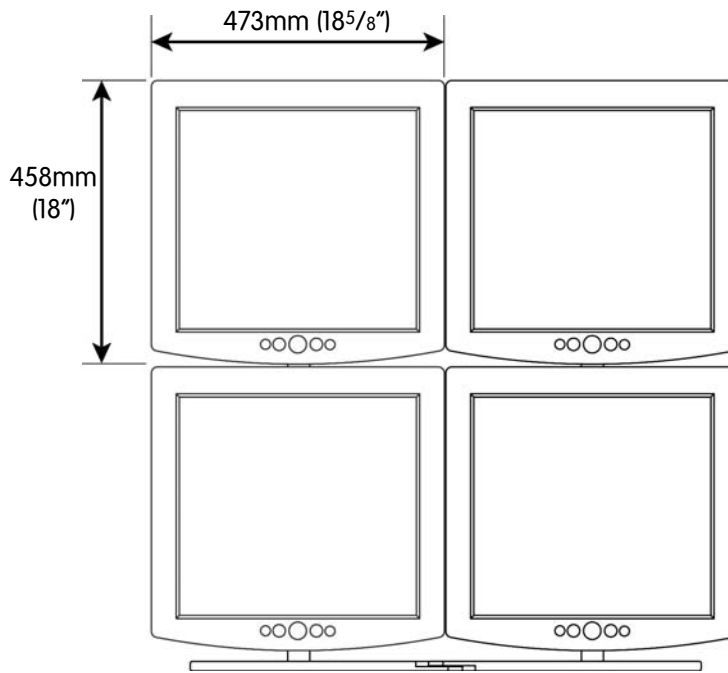

Technical Specifications

SPACEDECTM

DISPLAY FREESTANDING QUAD

Dimensions

NOTE: This product has been designed to mount 15" - 21" monitors.

Minimum Footprint

The minimum Footprint of the DISPLAY FREESTANDING QUAD is determined by the width of your monitors. The minimum overall width has been calculated using 15" Monitors.

Maximum Footprint

The maximum Footprint of the DISPLAY FREESTANDING QUAD allows for Monitors measuring up to 21".

Typical configuration for 21" Monitors

Donut 42 Dimensions

Maximum Load: 11.5 kgs (25 lbs)