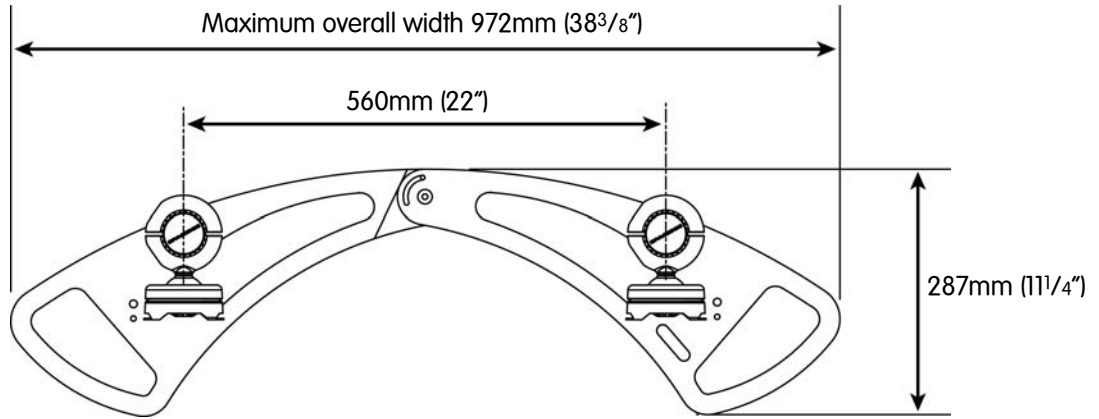

Technical Specifications

SPACEDECTM

DISPLAY FREESTANDING QUAD

Dimensions

NOTE: This product has been designed to mount 15" - 21" monitors.

Minimum Footprint

The minimum Footprint of the DISPLAY FREESTANDING QUAD is determined by the width of your monitors. The minimum overall width has been calculated using 15" Monitors.

Maximum Footprint

The maximum Footprint of the DISPLAY FREESTANDING QUAD allows for Monitors measuring up to 21".

Typical configuration for 21" Monitors

Donut 42 Dimensions

Maximum Load: 11.5 kgs (25 lbs)