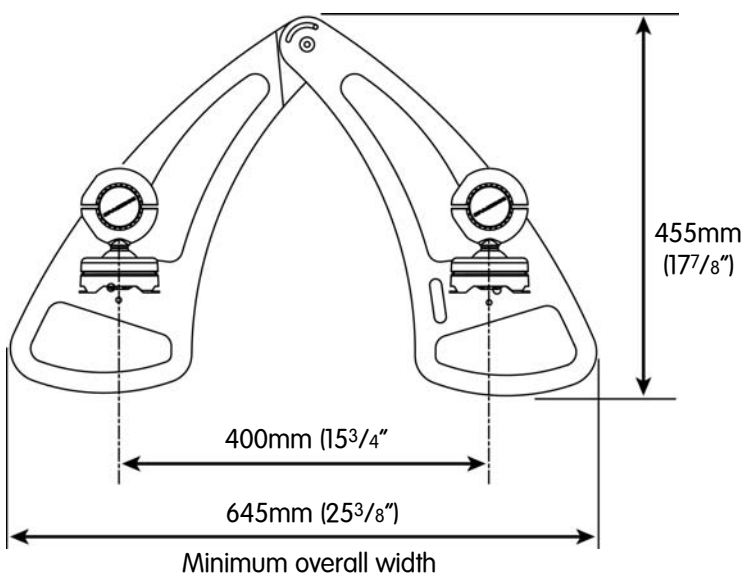

Technical Specifications

SPACEDECTM

DISPLAY FREESTANDING QUAD

Dimensions

NOTE: This product has been designed to mount 15" - 21" monitors.

Minimum Footprint

The minimum Footprint of the DISPLAY FREESTANDING QUAD is determined by the width of your monitors. The minimum overall width has been calculated using 15" Monitors.

Maximum Footprint

The maximum Footprint of the DISPLAY FREESTANDING QUAD allows for Monitors measuring up to 21".

Typical configuration for 21" Monitors

Donut 42 Dimensions

Maximum Load: 11.5 kgs (25 lbs)