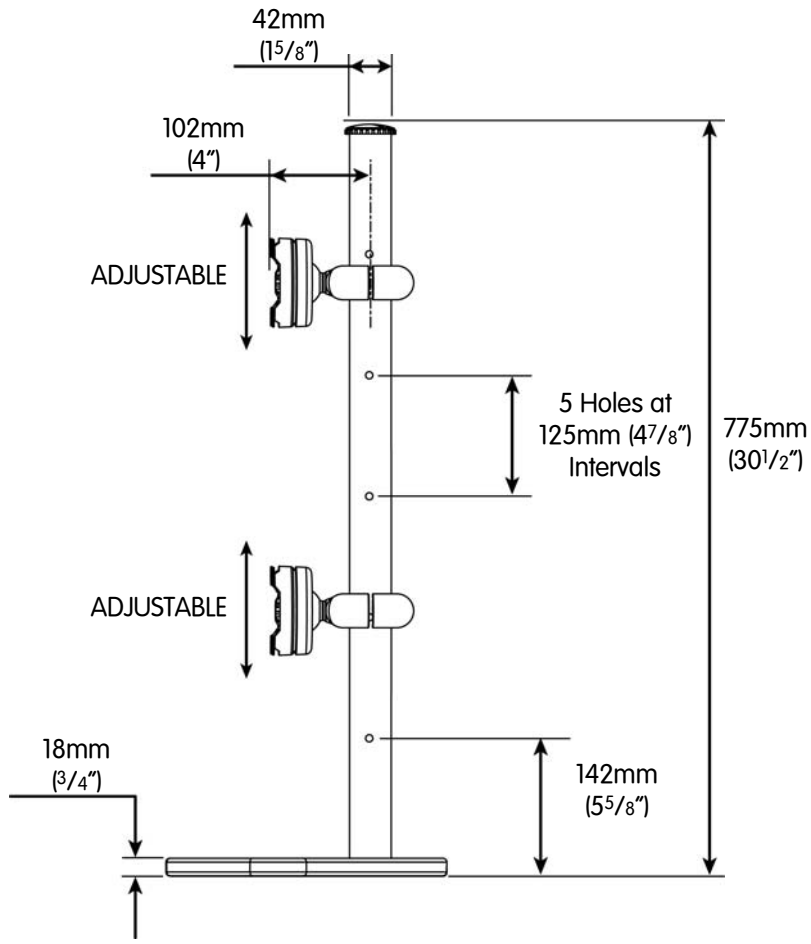

Technical Specifications

SPACEDECTM

DISPLAY FREESTANDING QUAD

Dimensions

NOTE: This product has been designed to mount 15" - 21" monitors.

Minimum Footprint

The minimum Footprint of the DISPLAY FREESTANDING QUAD is determined by the width of your monitors. The minimum overall width has been calculated using 15" Monitors.

Maximum Footprint

The maximum Footprint of the DISPLAY FREESTANDING QUAD allows for Monitors measuring up to 21".

Typical configuration for 21" Monitors

Donut 42 Dimensions

Maximum Load: 11.5 kgs (25 lbs)