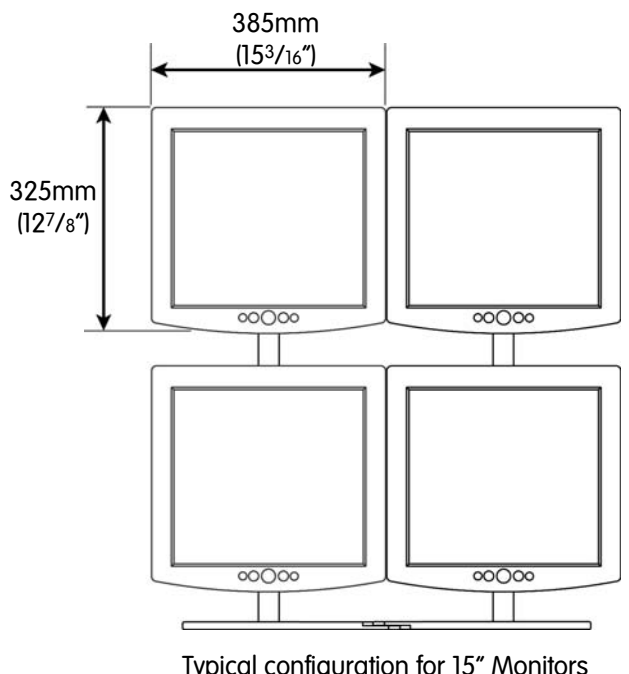

Technical Specifications

SPACEDECTM

DISPLAY FREESTANDING QUAD

Dimensions

NOTE: This product has been designed to mount 15" - 21" monitors.

Minimum Footprint

The minimum Footprint of the DISPLAY FREESTANDING QUAD is determined by the width of your monitors. The minimum overall width has been calculated using 15" Monitors.

Maximum Footprint

The maximum Footprint of the DISPLAY FREESTANDING QUAD allows for Monitors measuring up to 21".

Typical configuration for 21" Monitors

Donut 42 Dimensions

Maximum Load: 11.5 kgs (25 lbs)