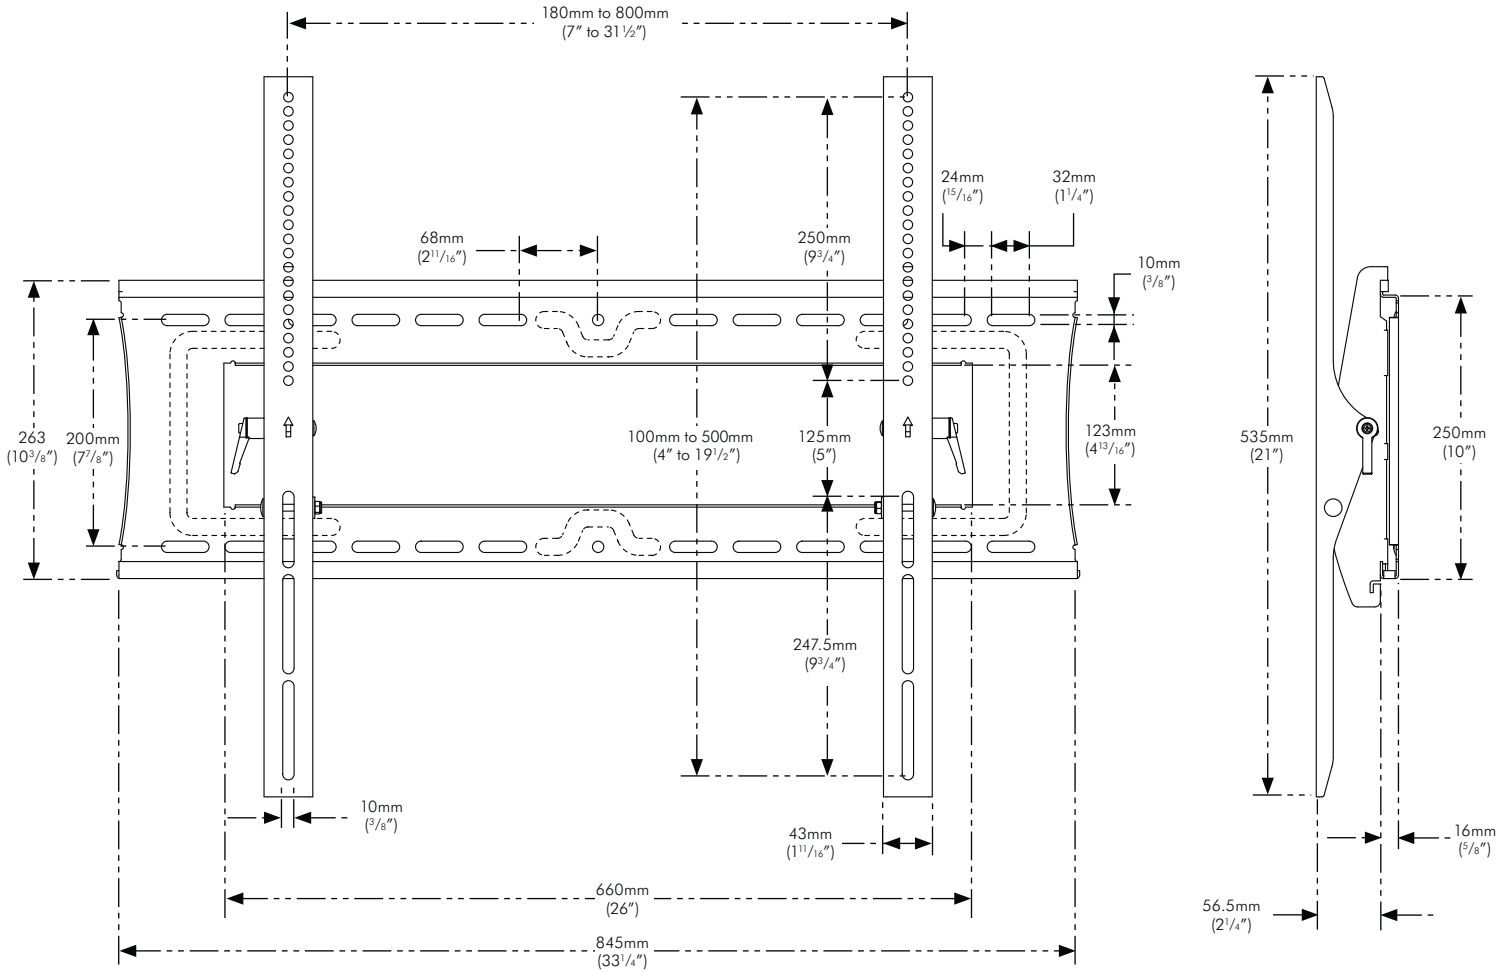

TH-3070-UT

NOTE

- Maximum load = 91kg (200lbs)
- Suits displays with mounting hole patterns from 180mm to 800mm wide (7"-31 1/2") by 125mm to 500mm high (5"-19 1/2").
- Mounting hardware included

Mounting screws and hardware

Mounting screws included:

- M8x15mm / M8x35mm / M8x45mm (x4 each)
- M6x15mm / M6x35mm / M6x45mm (x4 each)
- M5x15mm / M5x35mm / M5x45mm (x4 each)
- M4x15mm / M4x35mm / M4x45mm (x4 each)

Mounting hardware included:

- Coach Screw (x4)
- Washer (x4)
- Spacer Bush (x4)
- Masonry Wall Plug (x4)
- Multi Washer (x4)
- Recessed Hole Bush (x4)
- Dry Wall Anchor (x6)

A General Features