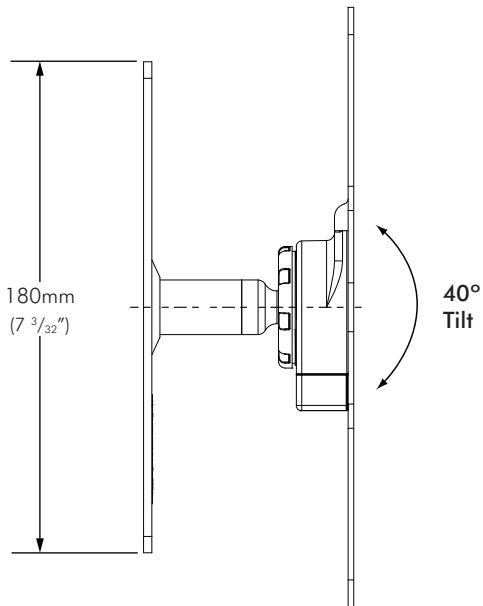

Technical Specifications

telehook

Flat Screen Wall Mount | Tilt

Dimensions

Maximum Load: 25kg (55lbs)

! This product is VESA compliant and supports Displays with the following VESA hole mounting configurations:

- 100 x 100mm (4" x 4")
- 200 x 100mm (8" x 4")
- 200 x 200mm (8" x 8")

VESA Hole Configurations: