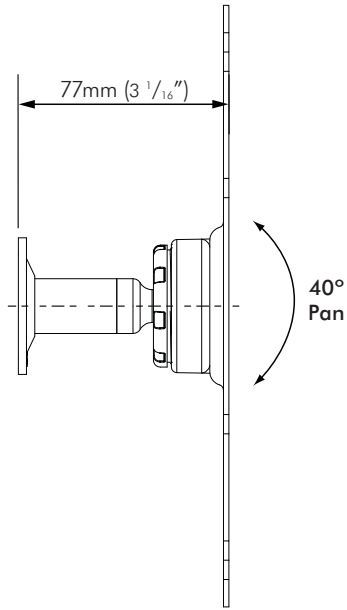

Technical Specifications

telehook

Flat Screen Wall Mount | Tilt

Dimensions

Maximum Load: 25kg (55lbs)

! This product is VESA compliant and supports Displays with the following VESA hole mounting configurations:

- 100 x 100mm (4" x 4")
- 200 x 100mm (8" x 4")
- 200 x 200mm (8" x 8")

VESA Hole Configurations: